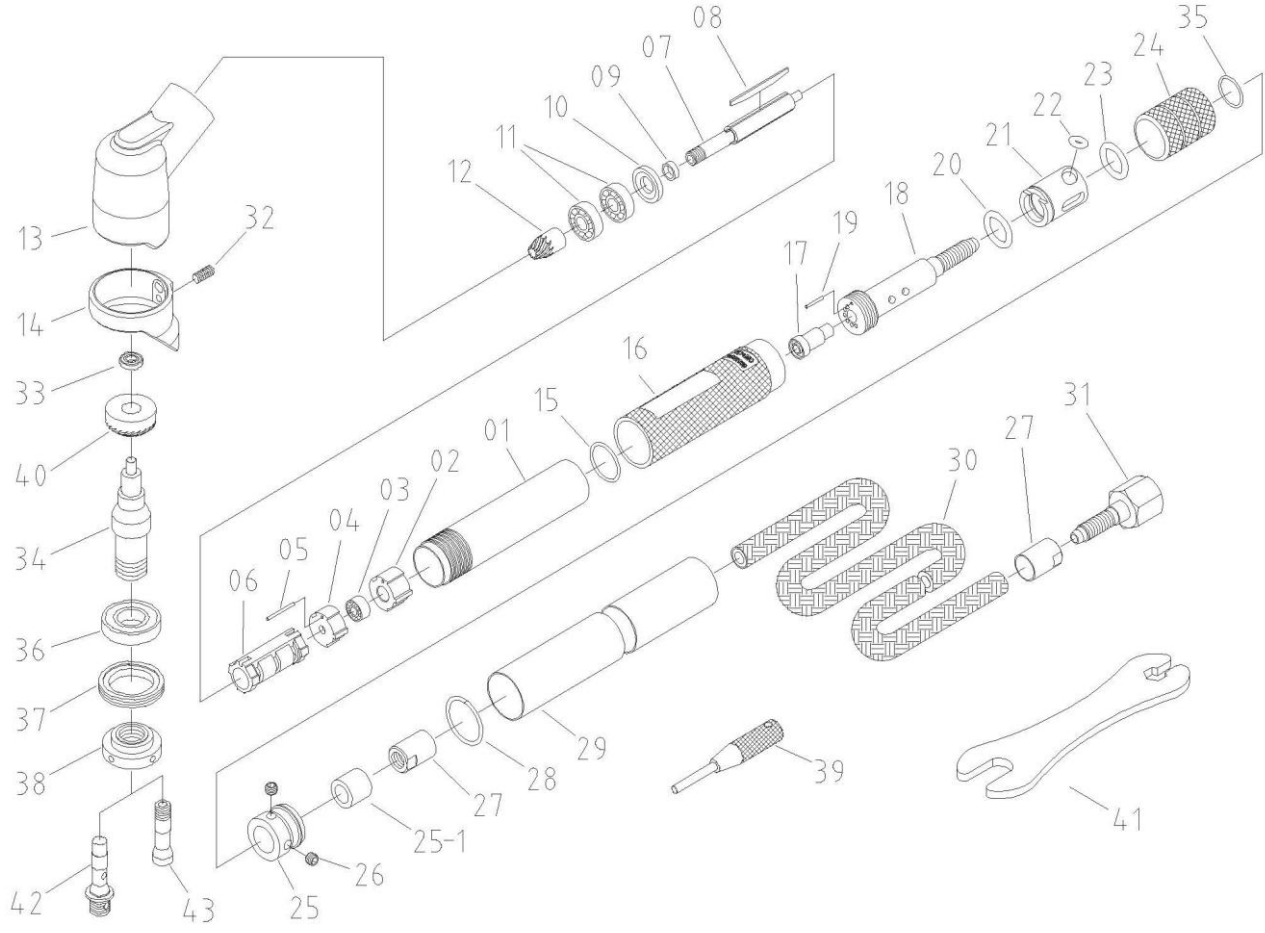

OS-212M **GAV** HAVALI MİKRO KALIPÇI TAŞLAMA

NO.	PARÇA ADI	ADET	NO.	PARÇA ADI	ADET
1	SLEEVE	1	23	O-RING	1
2	INTAKE PLATE	1	24	SLIDING KNOB	1
3	BALL BEARING	1	25	REAR HOLDER	1
4	BEARING PLATE	1	25-1	EXHAUST COTTON	1
5	PIN	1	26	SCREW	2
6	CYLINDER	1	27	HOSE RING	2
7	ROTOR	1	28	CALMP	1
8	POLY KETONE-BAKELITE	3	29	MUFFLER TUBE	1
9	COLLAR	1	30	AIR HOSE	1
10	SPACER	1	31	INLET CONNECTOR	1
11	BALL BEARING	2	32	SCREW	1
12	SPIRAL BEVEL GEAR	1	33	BALL BEARING	1
13	HEAD COVER	1	34	SHAFT	1
14	COVER HEAD	1	35	O-RING	1
15	O-RING	1	36	BALL BEARING	1
16	RUBBER SLEEVE	1	37	LOCK NUT	1
17	INTAKE STEEL TUBE	1	38	MOMENTUM HEAD	1
18	HOSE PLUG	1	39	FIXED PIN	1
19	PIN	1	40	SPIRAL BEVEL GEAR	1
20	O-RING	1	41	SPANNER	1
21	BUSHING	1	42	SHAFT	1
22	O-RING	1	43	COLLET CHUCK	1